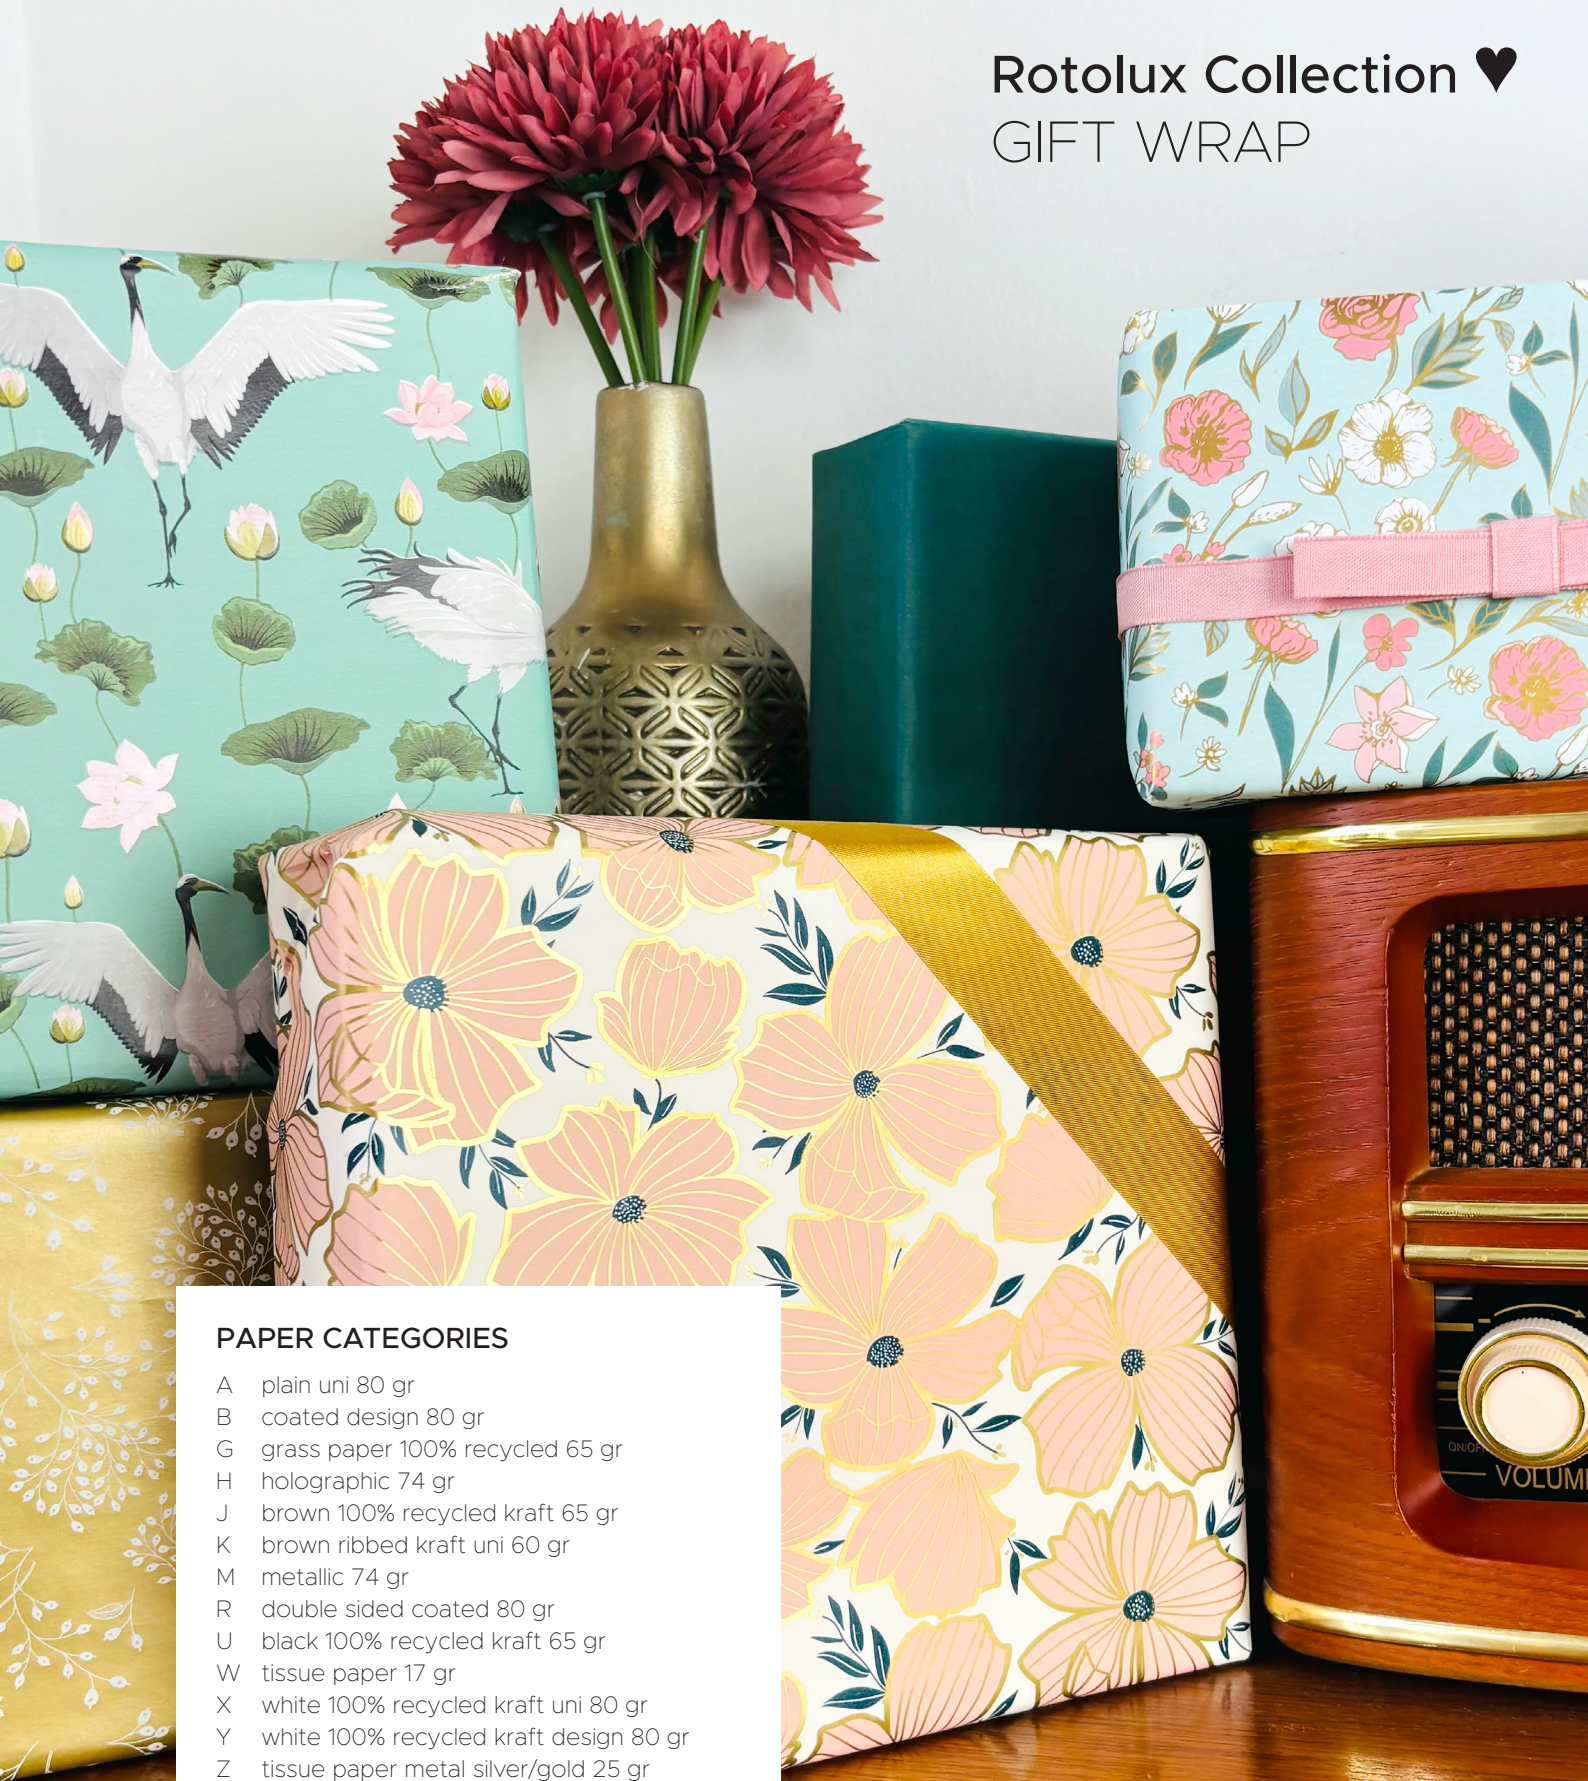

Rotolux Collection ♥ GIFT WRAP

PAPER CATEGORIES

- A plain uni 80 gr
- B coated design 80 gr
- G grass paper 100% recycled 65 gr
- H holographic 74 gr
- J brown 100% recycled kraft 65 gr
- K brown ribbed kraft uni 60 gr
- M metallic 74 gr
- R double sided coated 80 gr
- U black 100% recycled kraft 65 gr
- W tissue paper 17 gr
- X white 100% recycled kraft uni 80 gr
- Y white 100% recycled kraft design 80 gr
- Z tissue paper metal silver/gold 25 gr

Items Limited collection are available on stock.
All other references: MOQ 5.000m on 70cm or 100cm
Not intended for unpacked food

The quality of paper J may show small variations depending on the mix and composition of the recycled materials, therefore the colour and printing of the paper may vary.

Everyday Collection